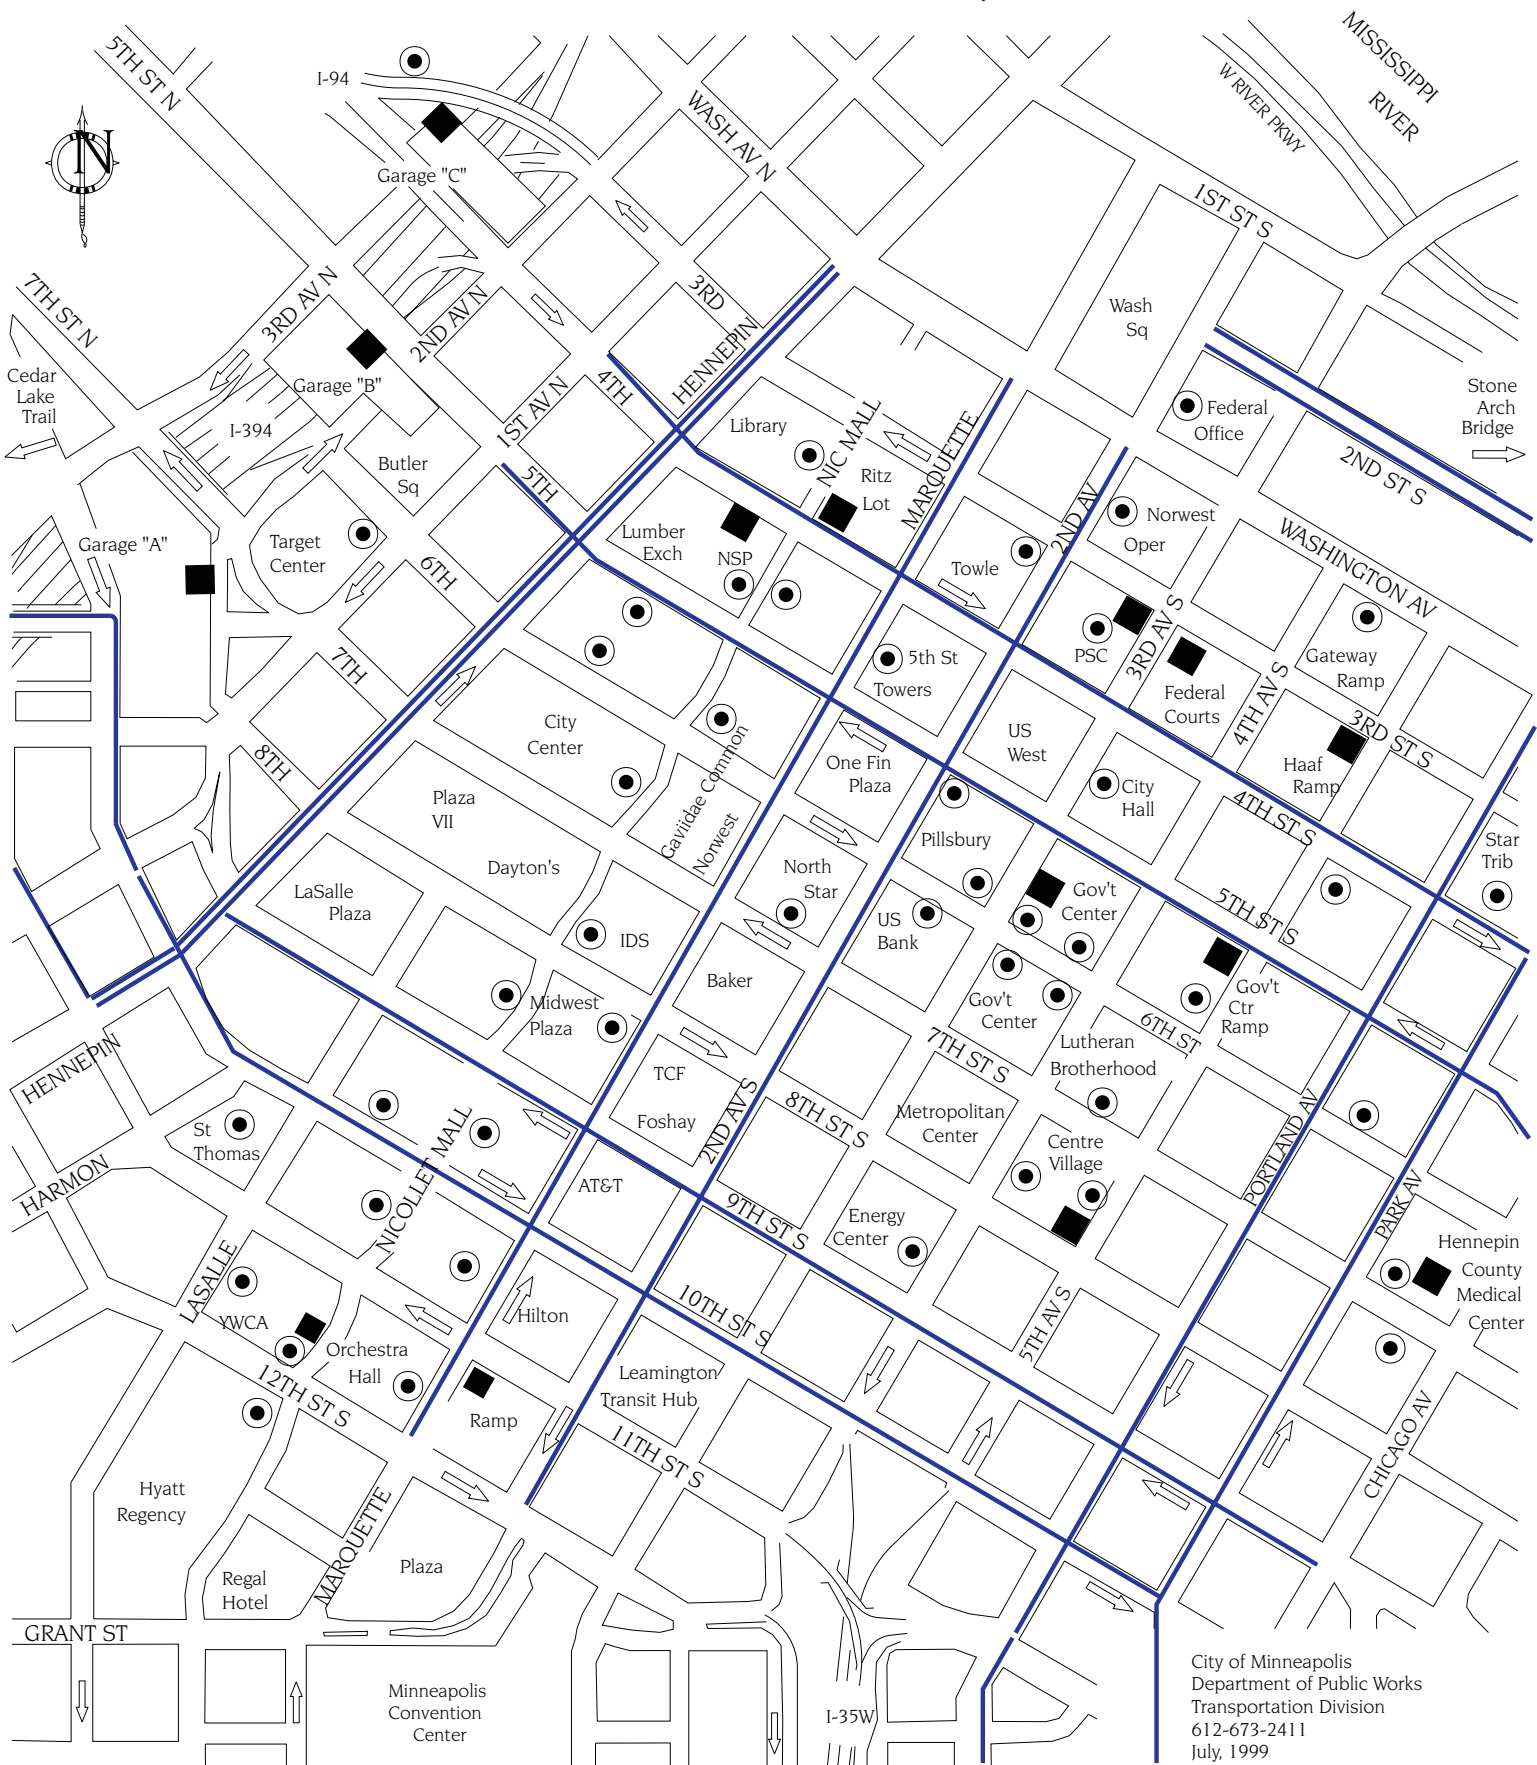

# Bicycle Parking 1999

DOWNTOWN MINNEAPOLIS

■ Bike LOCKERS

● Bike RACKS

— DOWNTOWN  
— BIKE LANES

LOCKER RENTALS  
\$50 year/\$30 summer  
\$10 Key Deposit  
Summer = Apr 1 - Nov 30

CONTACT:  
MUNICIPAL PARKING, INC  
339-2560